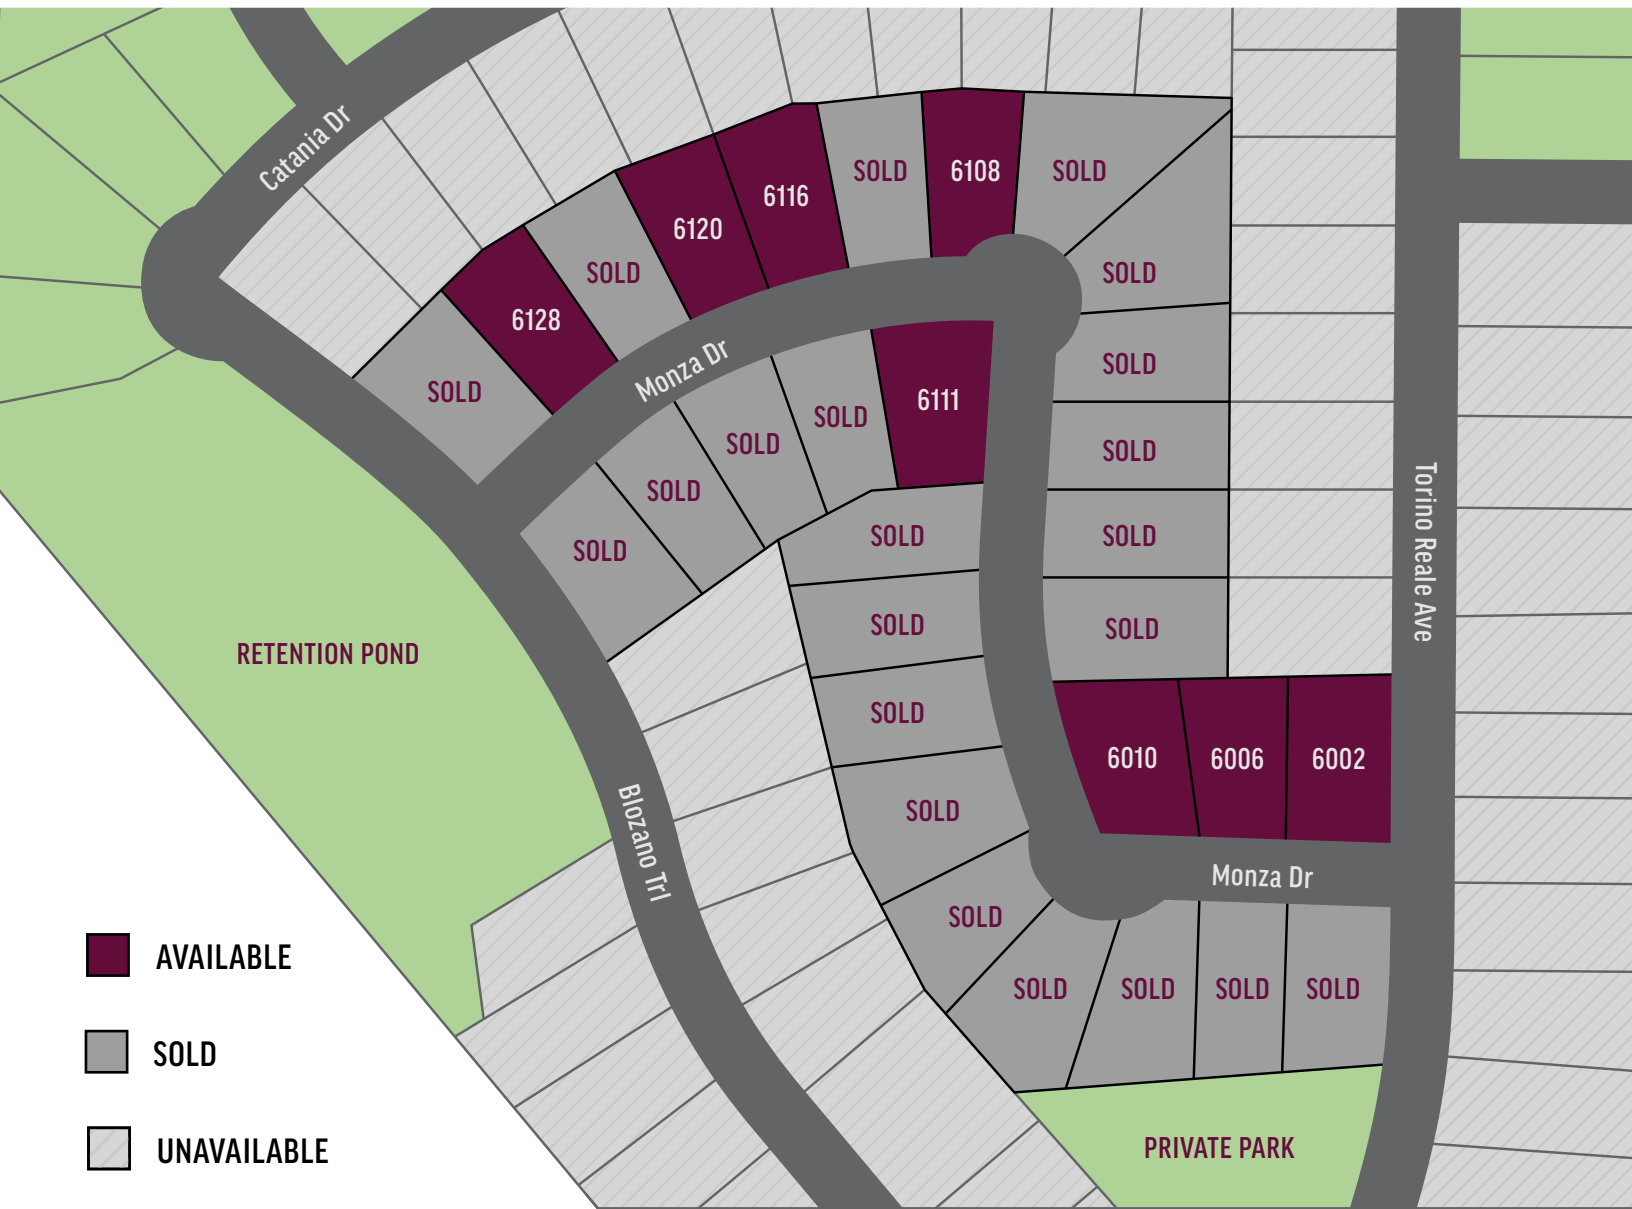

# Bella Terra

**CLOSEOUT SALE**  
FROM THE MID \$300'S

- Natural Gas Appliances
- High Speed Internet
- Private Park
- Secluded & Quiet
- High Efficiency Foam Insulation
- Community Trails
- Fully Landscaped Community
- Close to 35 & Health Care Center