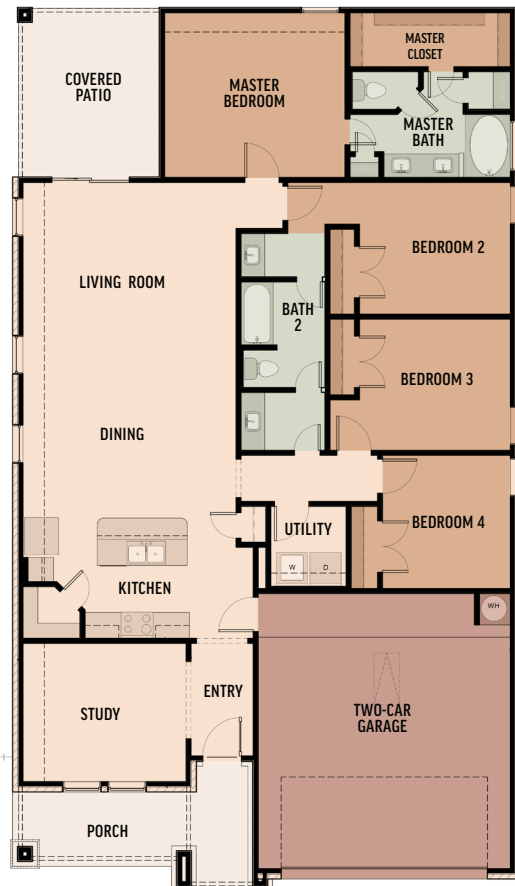

TYRIAN
DESIGNER HOMES

Tyrian Designer Homes
www.TyrianHomes.com
254.304.5160

PLAN 1925

1925 SF · 4 BEDROOM · STUDY · 2 BATH · 2 CAR GARAGE

 254.304.5160

 jamie@tyrianhomes.com

 tyrianhomes.com

 /TyrianHomes